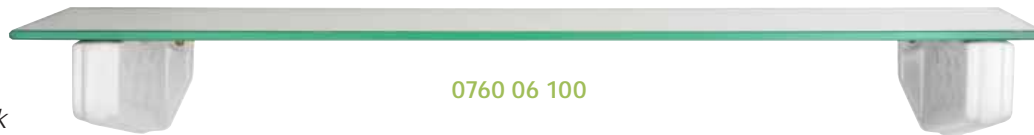

Tablette miroir - *Mirror shelf*