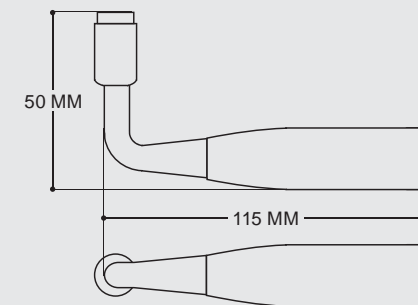

DORIQUE

Design Wilfrid Delebecq

Ces poignées permettent à la porcelaine d'entrer dans le monde contemporain avec une ligne totalement épurée tout en gardant une référence à des formes classiques.

These two new handles enable the porcelain to match with the contemporary world because of their totally pure line which still refers to more classical shapes.

FUSAIN

Finition / Finish

Carré / Square spindles

Fonction / Function