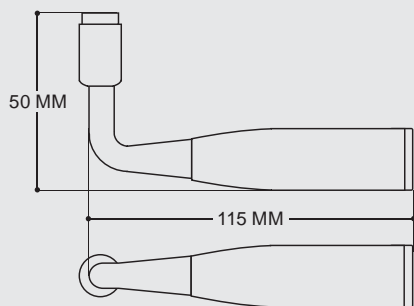

Finition / Finish

Carré / Square spindles

Fonction / Function